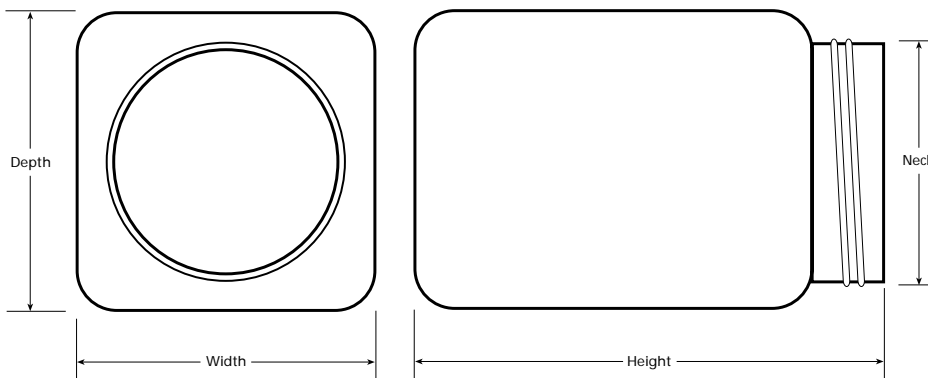

Our plain smooth cornered square bottle (Fig. 3 and diagram below) is both attractive and practical with a black wadded leak proof closure as standard.

Fig. 1

Fig. 2

Fig. 3

## Technical Data & Ordering Information

	Bottle / Cap Joint Code	Nominal Vol. (ml)	Brimful Vol. (ml)	Neck ID (mm)	Bottle Length (mm)	Bottle Width (mm)	Bottle Height (mm)	Nominal Weight (g)	Carton Qty	Cap Supplied	Plug seal Supplied
Tamper Evident Graduated Square Bottle (Fig. 1)	BGE212	25	28.5	18	32	32	51	10	500	√	√
	BGE218	50	63	24	36	36	68	19	500	√	√
	BGE224	100	124	34	48	45	88	28	500	√	√
	BGE230	250	265	34	60	56	108	40	250	√	√
	BGE336	500	542	44	80	67	135	69	200	√	√
	BGE340	1000	1100	58	95	80	175	112	100	√	√
	BGE342	2000	2225	58	130	98	215	195	50	√	√
Graduated Square Bottle (Fig. 2)	BGE236	500	540	58	75	75	120	51	150	√	√
	BGE240	1000	1040	58	94	75	180	68	90	√	√
	BGE242	2000	2090	58	108	92	235	104	50	√	√
Plain Square Bottle (Fig. 3)	BGE414	33	40	21	38	38	47	9	various	√	x
	BGE420	60	66	21	38	38	72	13	various	√	x
	BGE424	100	110	33	47	47	74	20	various	√	x
	BGE426	125	154	33	47	47	89	20	various	√	x
	BGE430	250	275	43	60	60	106	28	various	√	x
	BGE436	500	519	52	72	72	127	55	various	√	x
	BGE439	1200	1300	58	95	95	171	85	various	√	x
BGE441	1500	1520	58	101	101	184	111	various	√	x	